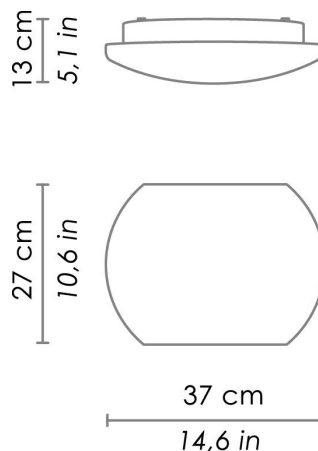

## CHIUSA

WALL

Wall-ceiling lamps with diffuser in mouth-blown, satin-finish opal triplex glass; matt white painted metal frame. The product is suitable for indoor use only.

CODE	COLOR
ZA-LD550103-	White

DIMENSIONS AND HOLES	
Dimensions	Ø 37 cm / Ø 14,6 in

ILLUMINOTECHNICAL SPECIFICATIONS	
Source	LED
Power LED	17,4 W
Total Watt	20 W
Lumen LED board	2620 lm
Lumen lamp	960 lm
Beam angle	130°
Colour temperature	3000 K
CRI	>80
Lamp life	minimum 2 years guaranteed
Dimmer	TRIAC